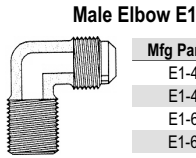

Union Elbow E2

GRUNER BRASS FITTINGS

Brass Fittings

Refrigeration 45° Flare Fittings - Elbows

Male Elbow E1

Mfg Part No	Tube Size	Pipe Thread	Straight Thread
E1-4A	1/4"	1/8"	7/16-20
E1-4B	1/4"	1/4"	7/16-20
E1-6B	3/8"	1/4"	5/8-18
E1-6C	3/8"	3/8"	5/8-18
E1-6D	3/8"	1/2"	5/8-18
E1-8D	1/2"	1/2"	3/4-16