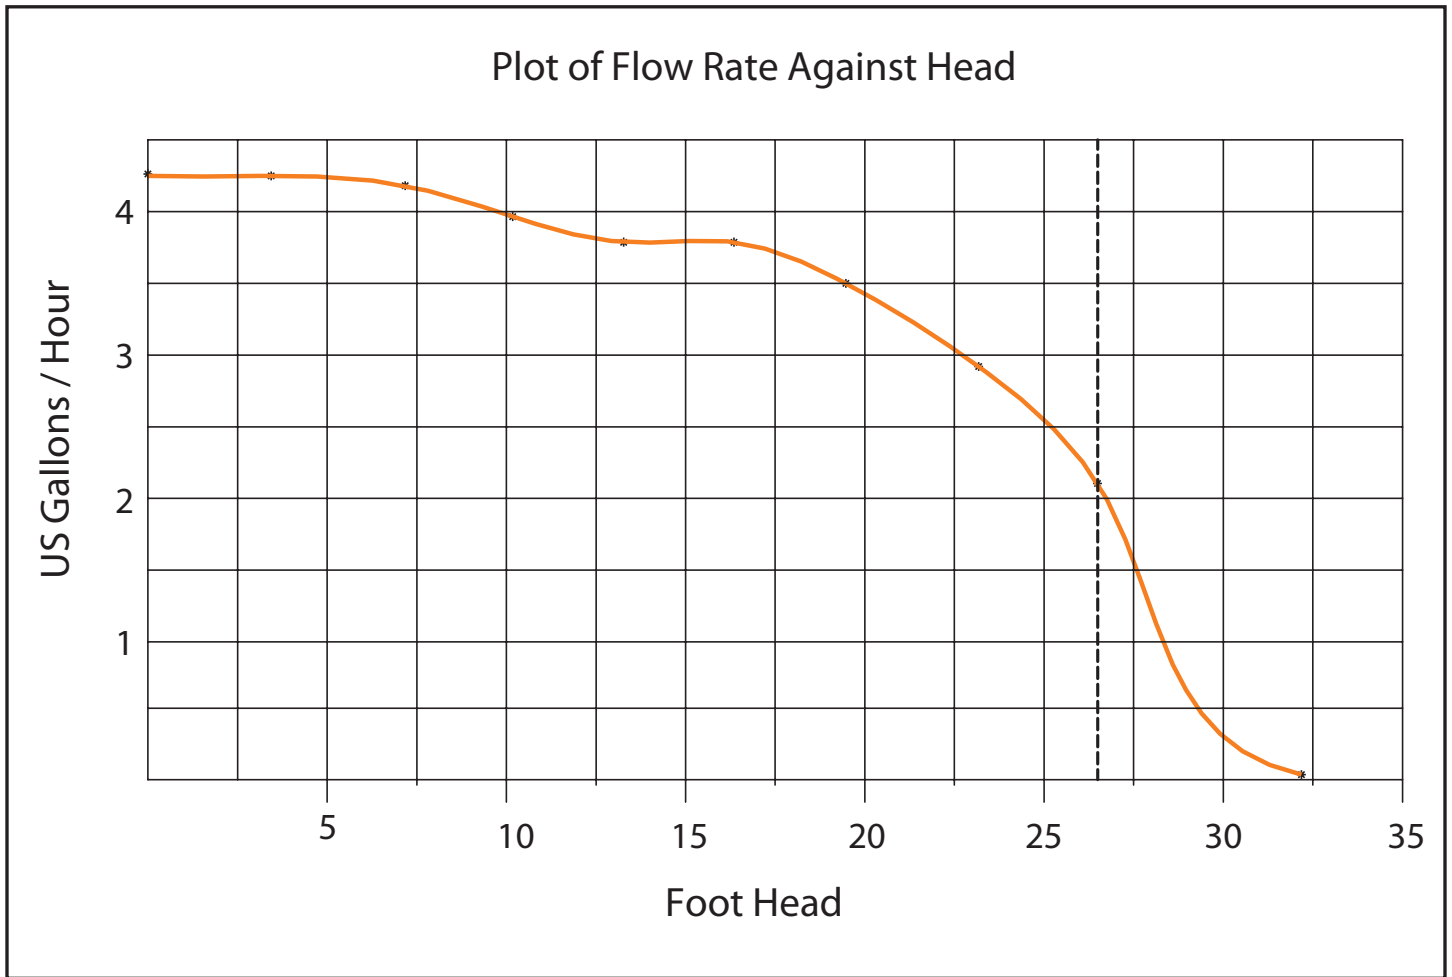

PERFORMANCE CURVE: MAXI BLUE

Manufactured for MITSUBISHI ELECTRIC US, INC.
1340 Satellite Boulevard, Suwanee, GA 30024
Toll Free: 800-433-4822 www.mehvac.com

MaxiBlue™
The condensate pump that solves problems
Toll Free: 855-785-7867
www.bluediamondpumps.com